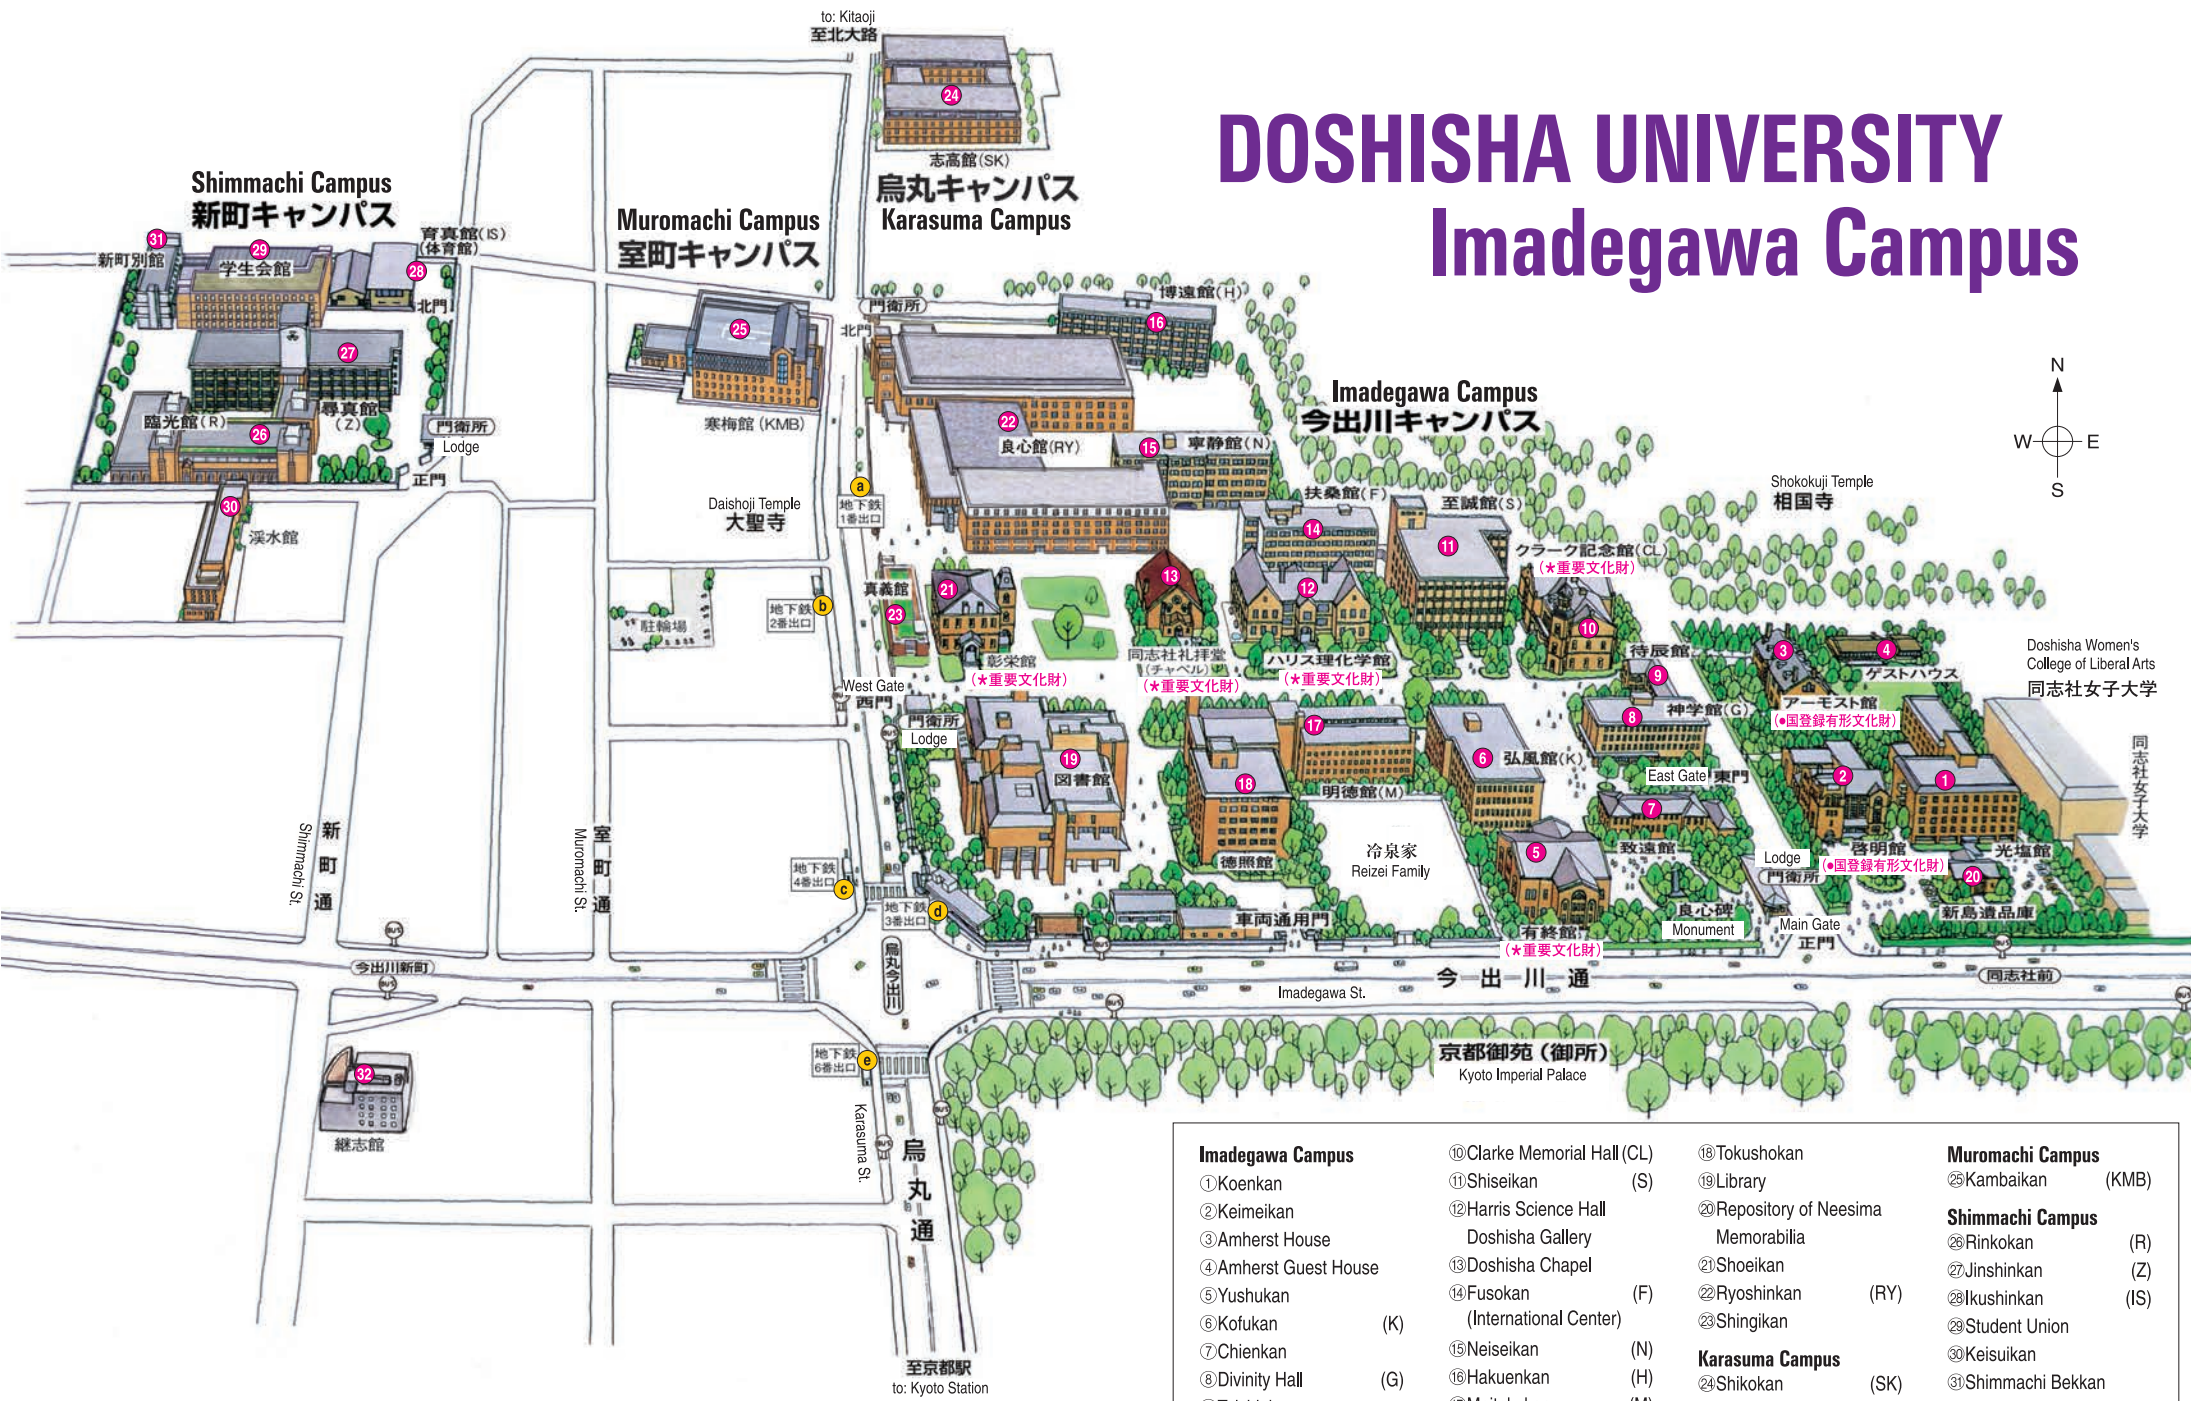

DOSHISHA UNIVERSITY Imadegawa Campus

Imadegawa Campus		Muromachi Campus	
① Koenkan	⑩ Clarke Memorial Hall (CL)	⑬ Tokushokan	⑳ Kambaikan (KMB)
② Keimeikan	⑪ Shiseikan (S)	⑭ Library	㉑ Rinkokan (R)
③ Amherst House	⑫ Harris Science Hall	⑮ Doshisha Gallery	㉒ Jinshinkan (Z)
④ Amherst Guest House	⑬ Doshisha Chapel	⑯ Ryoshinkan (RY)	㉓ Ikushinkan (IS)
⑤ Yushukan	⑭ Fusokan (F)	⑰ Shingikan	㉔ Student Union
⑥ Kofukan (K)	⑮ Neiseikan (N)	⑱ Karasuma Campus	㉕ Keisuikan
⑦ Chienkan	⑯ Hakuenkan (H)	㉖ Shikokan (SK)	㉗ Shimmachi Bekkan
⑧ Divinity Hall (G)	⑰ Meitokukan (M)		㉘ Keishikan
⑨ Taishinkan			

a ~ e Subway Exits for Imadegawa Station
 ★ Important Cultural Properties
 ● Tangible Cultural Properties (Structures)