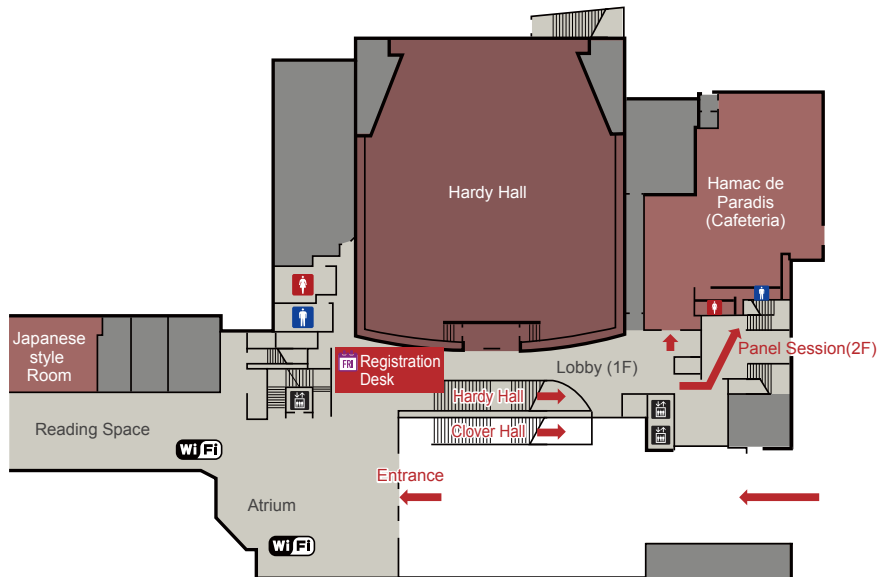

Kambaikan Floor Map

Main building on Friday

2F

1F

Karasuma Street

B1F