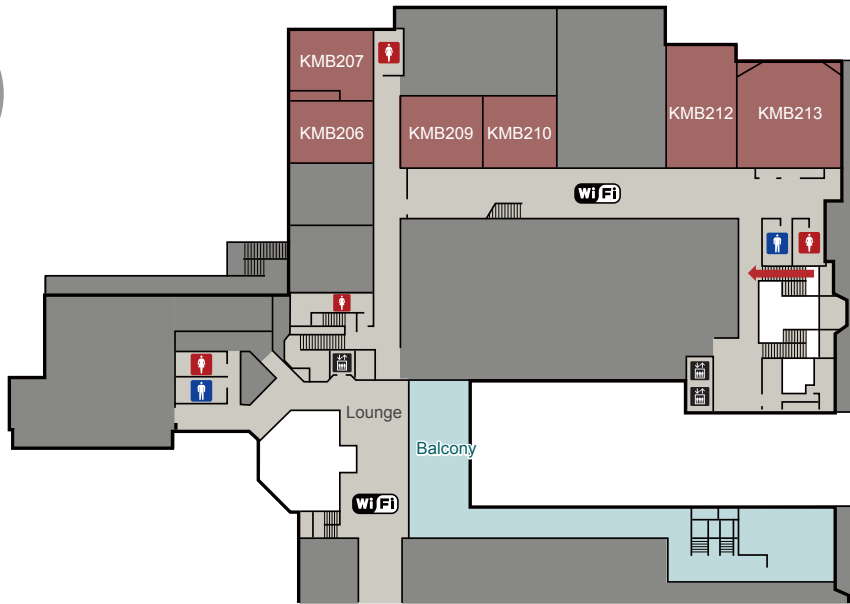

Kambaikan Floor Map

Main building on Friday

2F

1F

Karasuma Street

B1F