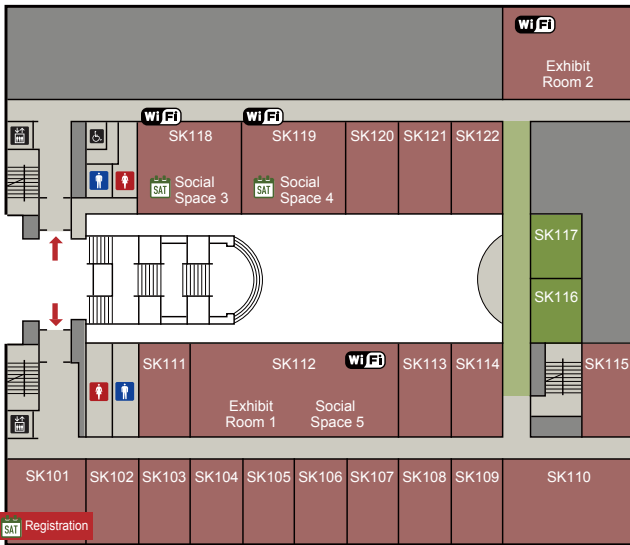

Shikokan Floor Map

Main building on Saturday and Sunday

3F

2F

1F

Karasuma Street

Available only on Sunday

B1F