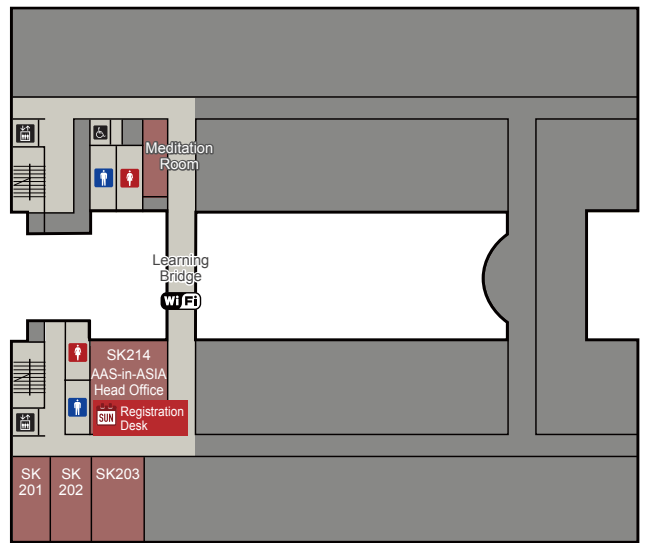

Shikokan Floor Map

Main building on Saturday and Sunday

3F

2F

1F

Karasuma Street

Available only on Sunday

B1F